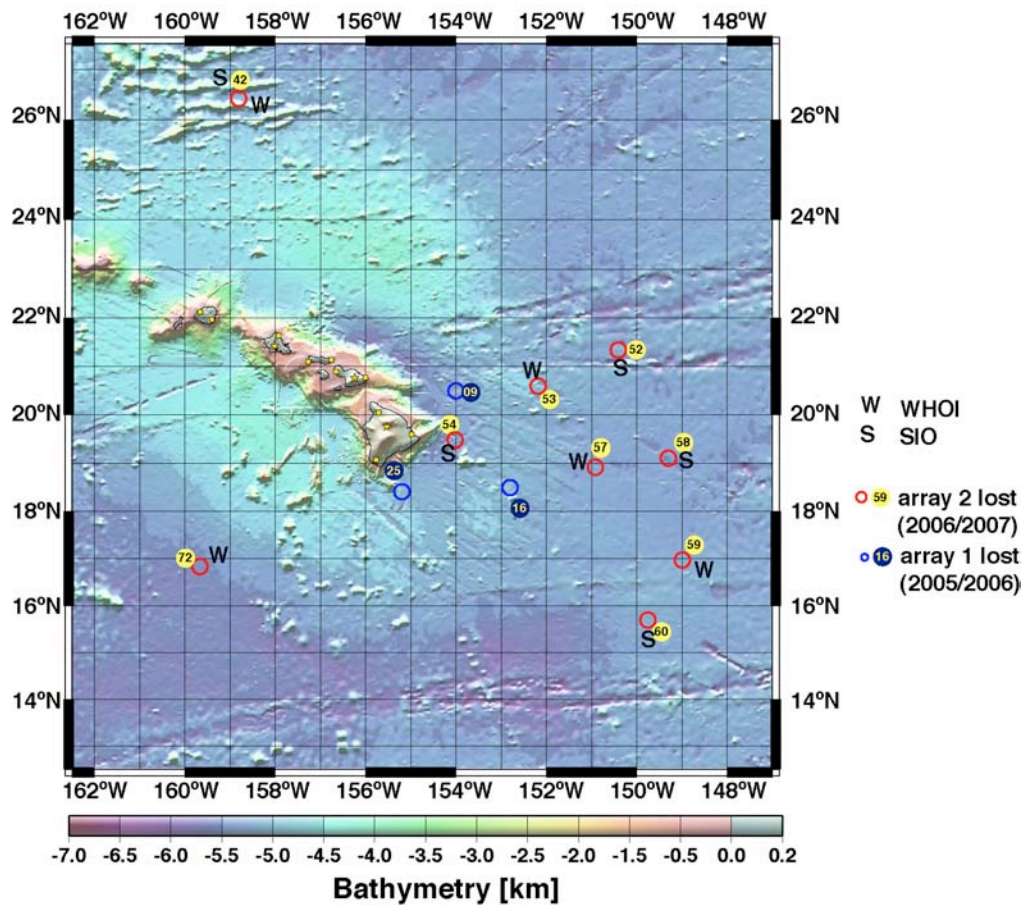

Kilo Moana Jason OBS Recovery Cruise Log

Lost Instruments in PLUME OBS Deployments

Final Summary

Site	Institution	Failure Mode
60	SIO	Catastrophic implosion of glass floatation
59	WHOI	Anchor jamming or mud infiltration into base grating
58	SIO	Catastrophic implosion of glass floatation
57	WHOI	Anchor jamming or mud infiltration into base grating
53	WHOI	Catastrophic implosion of glass
16	SIO	Catastrophic implosion of glass floatation
54	SIO	Catastrophic implosion of glass floatation
25	SIO	Premature release

- A total of 1 stainless bail & 3 SIO sensors were recovered. (2x T240 & 1x T40)
- A total of 2 WHOI sensor balls and 2 intact instruments were recovered.